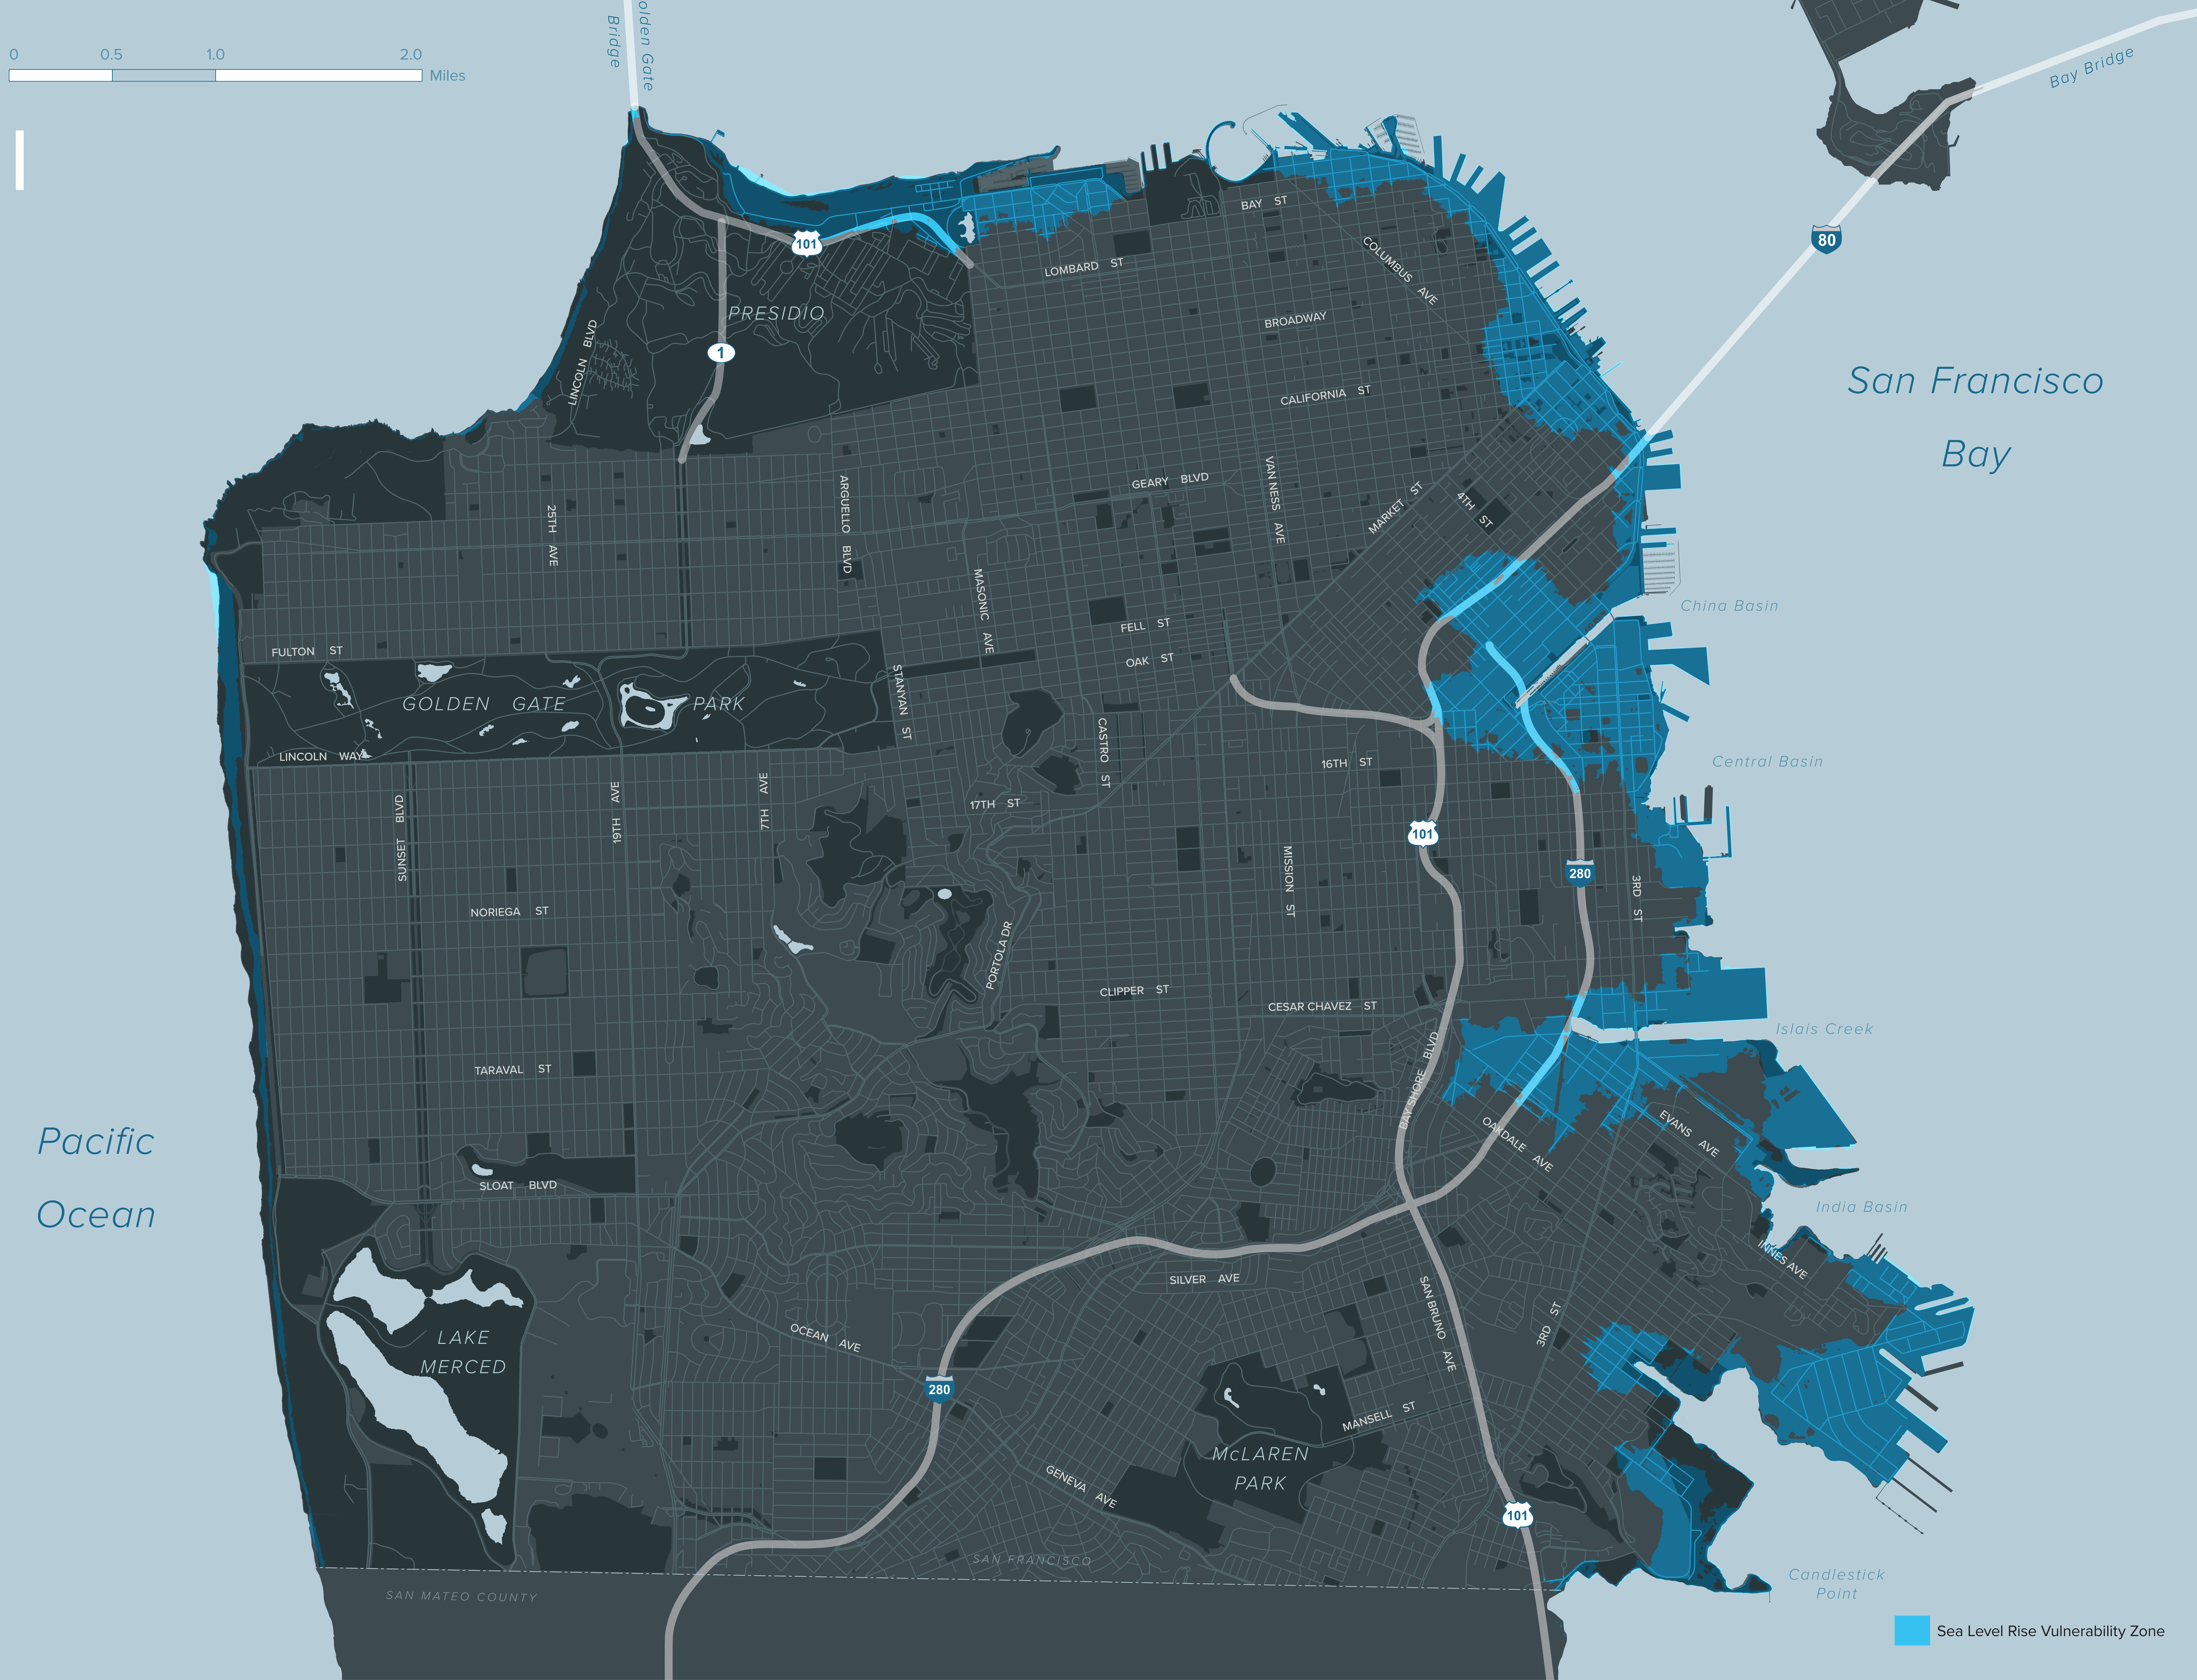

0 0.5 1.0 2.0 Miles

Pacific Ocean

San Francisco Bay

Sea Level Rise Vulnerability Zone

Golden Gate Bridge  
Bay Bridge  
101  
80  
280  
1  
PRESIDIO  
Lombard St  
Columbus Ave  
Broadway  
California St  
Geary Blvd  
Van Ness Ave  
Market St  
4th St  
Fell St  
Oak St  
Castro St  
16th St  
Mission St  
17th St  
18th St  
19th Ave  
7th Ave  
Portola Dr  
Clipper St  
Cesar Chavez St  
Bayshore Blvd  
Oakdale Ave  
Evans Ave  
Mansell St  
Geneva Ave  
SLOAT BLVD  
TARAVAL ST  
NORIEGA ST  
SUNSET BLVD  
LINCOLN WAY  
FULTON ST  
25TH AVE  
ARGUELLO BLVD  
MASONIC AVE  
STANNAN ST  
CLIPPER ST  
CESAR CHAVEZ ST  
BAYSHORE BLVD  
OAKDALE AVE  
EVANS AVE  
MANSSELL ST  
GENEVA AVE  
SILVER AVE  
OCEAN AVE  
SAN FRANCISCO  
SAN MATEO COUNTY  
China Basin  
Central Basin  
Islais Creek  
India Basin  
Candlestick Point  
LAKE MERCED  
GOLDEN GATE PARK  
MCLAREN PARK